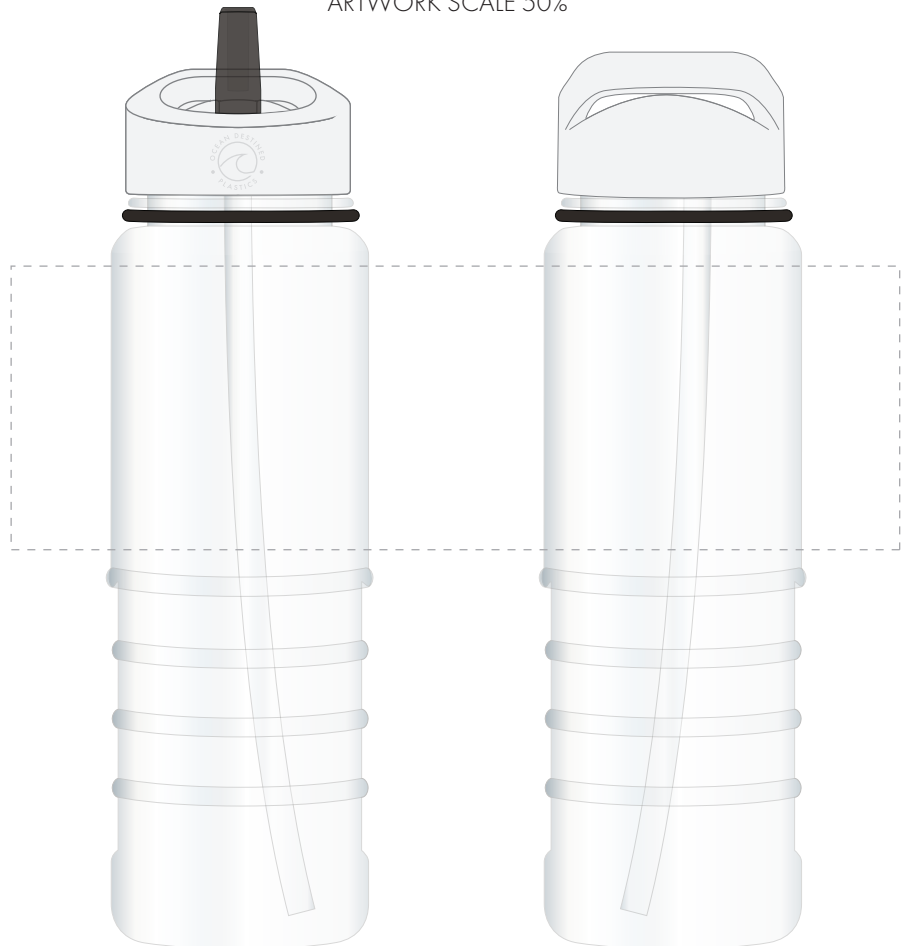

Your Ref:	Quantity:	Product Code: MG7606
Our Ref:	Version: 1	Product Colour: BLACK

PRINTING CONCERNS:**PRODUCT INFO: LOGO MAY NOT LINE UP TO SIPPER**

- Logos will be directly opposite
- Logos will NOT be directly opposite

We stock this item in the following colours

**PANTONE REFERENCE(S)**

- Full colour printing

ARTWORK SCALE 50%

Product Image for visualisation
- colours may vary

The dashed line is to demonstrate print area and will not appear on your printed item